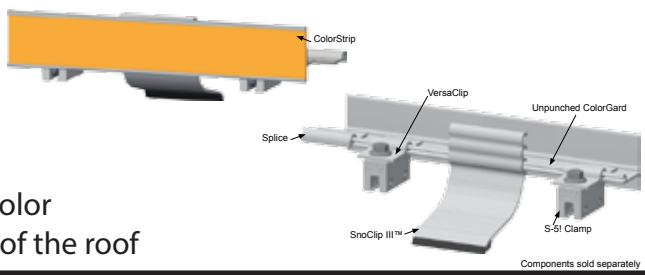

Snow Guard Products

Description

Profile

DC Square Snow Guard Trim

29 gauge
Available in all colors
Continuous snowguard bar

DC Snow Guard Trim

29 gauge
Available in all colors
Continuous snowguard bar

S-5 Snowguard Rail

No panel penetration
Unequaled holding strength
Uses 2" strips of your roofing material so it will match the color of your roof for the entire life of the roof

Snow Defender 6500

Type 304 stainless steel
Does not penetrate metal
Powder Coated
Fits Standing Seam Ribs up to 3/8" wide & 1" - 1 3/4" seam height

Snow Defender 4500

16ga. type 304 stainless steel
Epdm rubber seal
Powder Coated
Available in all colors

Snow Defender PC240

Polycarbonate Lexan 103-112
UV Stable
Screw or Adhesive Mounted
Available in Clear only.
Can be attached mechanically or glued using SB190