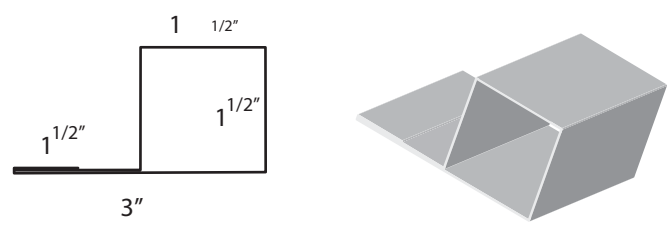

Snow Guard Products

Description

Profile

DC Square Snow Guard Trim

29 gauge
Available in all colors
Continuous snowguard bar

DC Snow Guard Trim

29 gauge
Available in all colors
Continuous snowguard bar

S-5 Snowguard Rail

No panel penetration
Unequaled holding strength
Uses 2" strips of your roofing material so it will match the color of your roof for the entire life of the roof

Snow Defender 6500

Type 304 stainless steel
Does not penetrate metal
Powder Coated
Fits Standing Seam Ribs up to 3/8" wide & 1" - 1 3/4" seam height