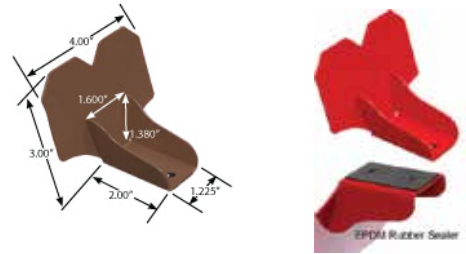

Snow Guard Products

Description

Profile

DC Square Snow Guard Trim

29 gauge
Available in all colors
Continuous snowguard bar

DC Snow Guard Trim

29 gauge
Available in all colors
Continuous snowguard bar

S-5 Snowguard Rail

No panel penetration
Unequaled holding strength
Uses 2" strips of your roofing material so it will match the color of your roof for the entire life of the roof

Snow Defender 6500

Type 304 stainless steel
Does not penetrate metal
Powder Coated
Fits Standing Seam Ribs up to 3/8" wide & 1" - 1 3/4" seam height

Snow Defender 4500

16ga. type 304 stainless steel
Epdm rubber seal
Powder Coated
Available in all colors

Snow Defender PC240

Polycarbonate Lexan 103-112
UV Stable
Screw or Adhesive Mounted
Available in Clear only.
Can be attached mechanically or glued using SB190