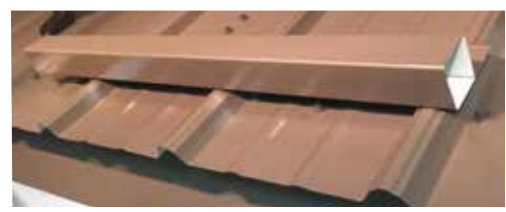

Snow Guard Products

Description

Profile

DC Square Snow Guard Trim

29 gauge
Available in all colors
Continuous snowguard bar

DC Snow Guard Trim

29 gauge
Available in all colors
Continuous snowguard bar

S-5 Snowguard Rail

No panel penetration
Unequaled holding strength
Uses 2" strips of your roofing material so it will match the color of your roof for the entire life of the roof

Snow Defender 6500

Type 304 stainless steel
Does not penetrate metal
Powder Coated
Fits Standing Seam Ribs up to 3/8" wide & 1" - 1 3/4" seam height

Snow Defender 4500

16ga. type 304 stainless steel
Epdm rubber seal
Powder Coated
Available in all colors

Snow Defender PC240

Polycarbonate Lexan 103-112
UV Stable
Screw or Adhesive Mounted
Available in Clear only.
Can be attached mechanically or glued using SB190