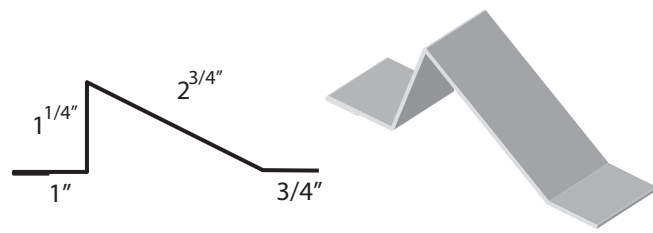

Snow Guard Products

Description

Profile

DC Square Snow Guard Trim

29 gauge
Available in all colors
Continuous snowguard bar

DC Snow Guard Trim

29 gauge
Available in all colors
Continuous snowguard bar

S-5 Snowguard Rail

No panel penetration
Unequaled holding strength
Uses 2" strips of your roofing material so it will match the color of your roof for the entire life of the roof

Snow Defender 6500

Type 304 stainless steel
Does not penetrate metal
Powder Coated
Fits Standing Seam Ribs up to 3/8" wide & 1" - 1 3/4" seam height

Snow Defender 4500

16ga. type 304 stainless steel
Epdm rubber seal
Powder Coated
Available in all colors

Snow Defender PC240

Polycarbonate Lexan 103-112
UV Stable
Screw or Adhesive Mounted
Available in Clear only.
Can be attached mechanically or glued using SB190