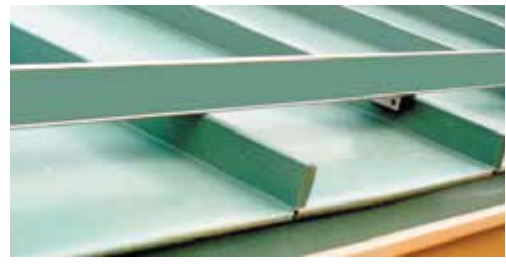

Snow Guard Products

Description

Profile

DC Square Snow Guard Trim

29 gauge
Available in all colors
Continuous snowguard bar

DC Snow Guard Trim

29 gauge
Available in all colors
Continuous snowguard bar

S-5 Snowguard Rail

No panel penetration
Unequaled holding strength
Uses 2" strips of your roofing material so it will match the color of your roof for the entire life of the roof

Snow Defender 6500

Type 304 stainless steel
Does not penetrate metal
Powder Coated
Fits Standing Seam Ribs up to 3/8" wide & 1" - 1 3/4" seam height

Snow Defender 4500

16ga. type 304 stainless steel
Epdm rubber seal
Powder Coated
Available in all colors

Snow Defender PC240

Polycarbonate Lexan 103-112
UV Stable
Screw or Adhesive Mounted
Available in Clear only.
Can be attached mechanically or glued using SB190