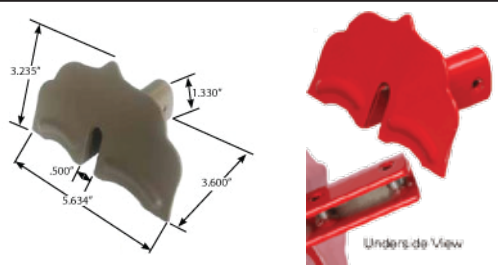

Snow Guard Products

Description

Profile

DC Square Snow Guard Trim

29 gauge
Available in all colors
Continuous snowguard bar

DC Snow Guard Trim

29 gauge
Available in all colors
Continuous snowguard bar

S-5 Snowguard Rail

No panel penetration
Unequaled holding strength
Uses 2" strips of your roofing material so it will match the color of your roof for the entire life of the roof

Snow Defender 6500

Type 304 stainless steel
Does not penetrate metal
Powder Coated
Fits Standing Seam Ribs up to 3/8" wide & 1" - 1 3/4" seam height

Snow Defender 4500

16ga. type 304 stainless steel
Epdm rubber seal
Powder Coated
Available in all colors

Snow Defender PC240

Polycarbonate Lexan 103-112
UV Stable
Screw or Adhesive Mounted
Available in Clear only.
Can be attached mechanically or glued using SB190