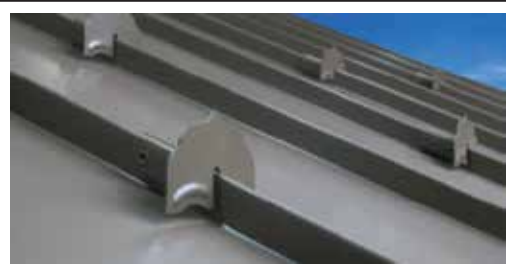

Snow Guard Products

Description

Profile

DC Square Snow Guard Trim

29 gauge
Available in all colors
Continuous snowguard bar

DC Snow Guard Trim

29 gauge
Available in all colors
Continuous snowguard bar

S-5 Snowguard Rail

No panel penetration
Unequaled holding strength
Uses 2" strips of your roofing material so it will match the color of your roof for the entire life of the roof

Snow Defender 6500

Type 304 stainless steel
Does not penetrate metal
Powder Coated
Fits Standing Seam Ribs up to 3/8" wide & 1" - 1 3/4" seam height

Snow Defender 4500

16ga. type 304 stainless steel
Epdm rubber seal
Powder Coated
Available in all colors

Snow Defender PC240

Polycarbonate Lexan 103-112
UV Stable
Screw or Adhesive Mounted
Available in Clear only.
Can be attached mechanically or glued using SB190